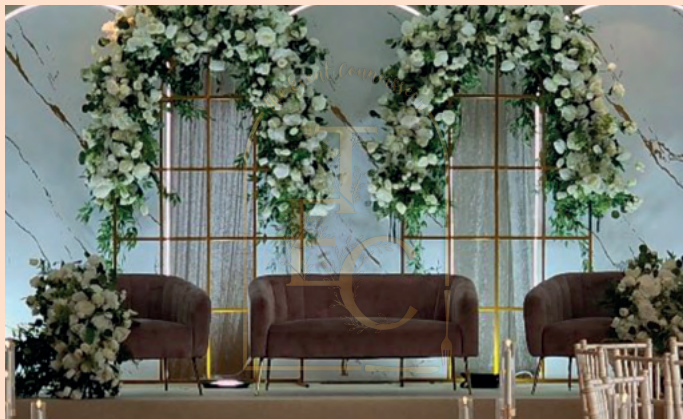

Stage Code: TEC-MA-28